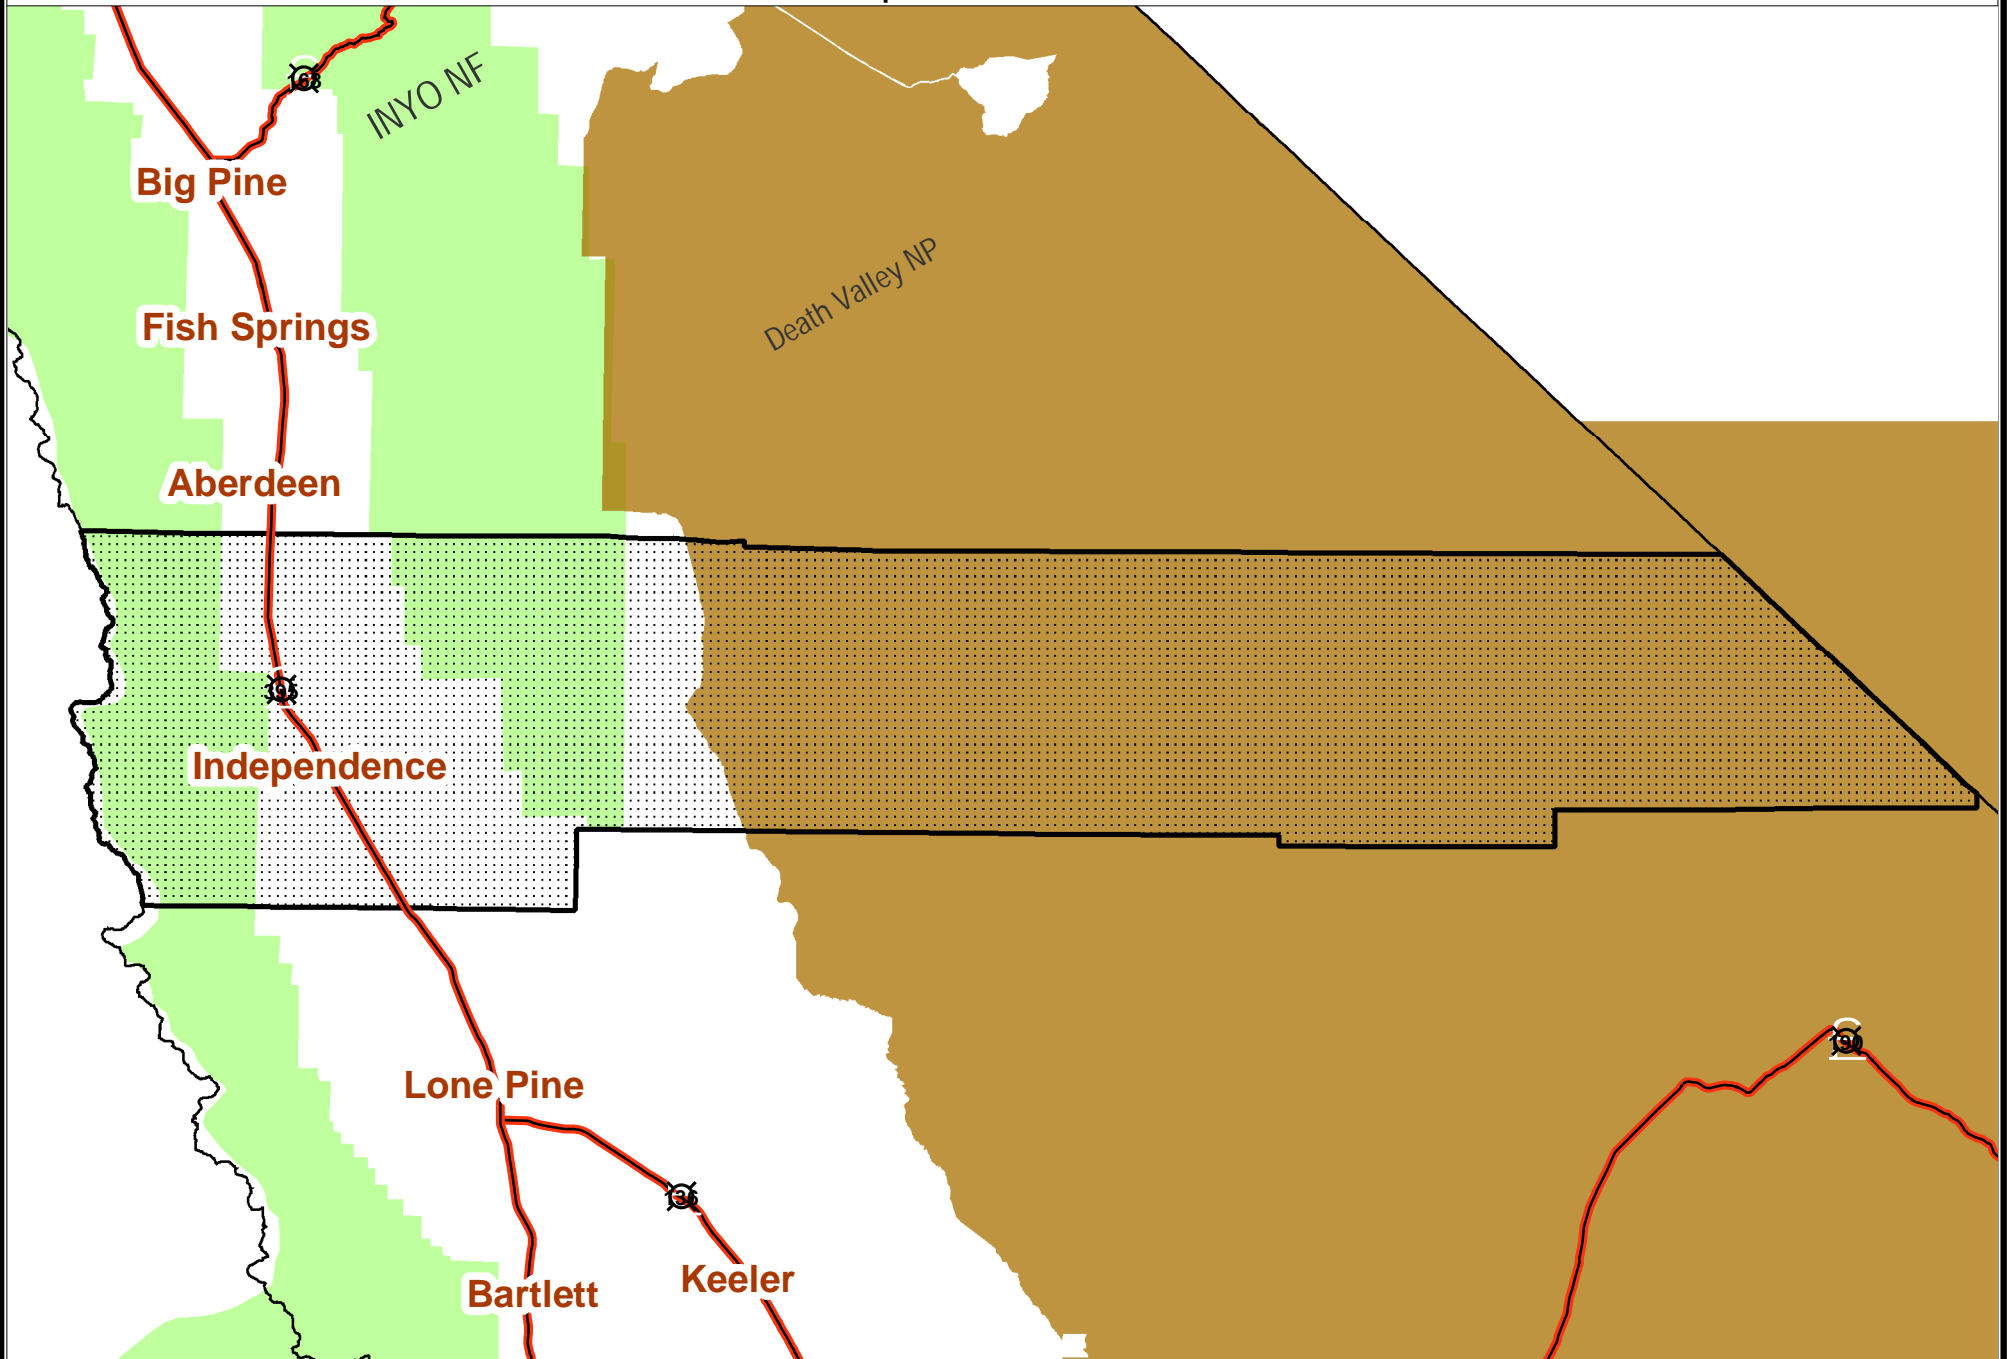

Independence Cemetery District
Sphere of Influence

Inyo County Planning Department
PO Drawer L
168 N. Edwards Street
Independence, CA 93526
(760) 878-0263
inyoplanning@qnet.com
www.inyoplanning.org

Legend

- DISTRICT
- SPHERE OF INFLUENCE