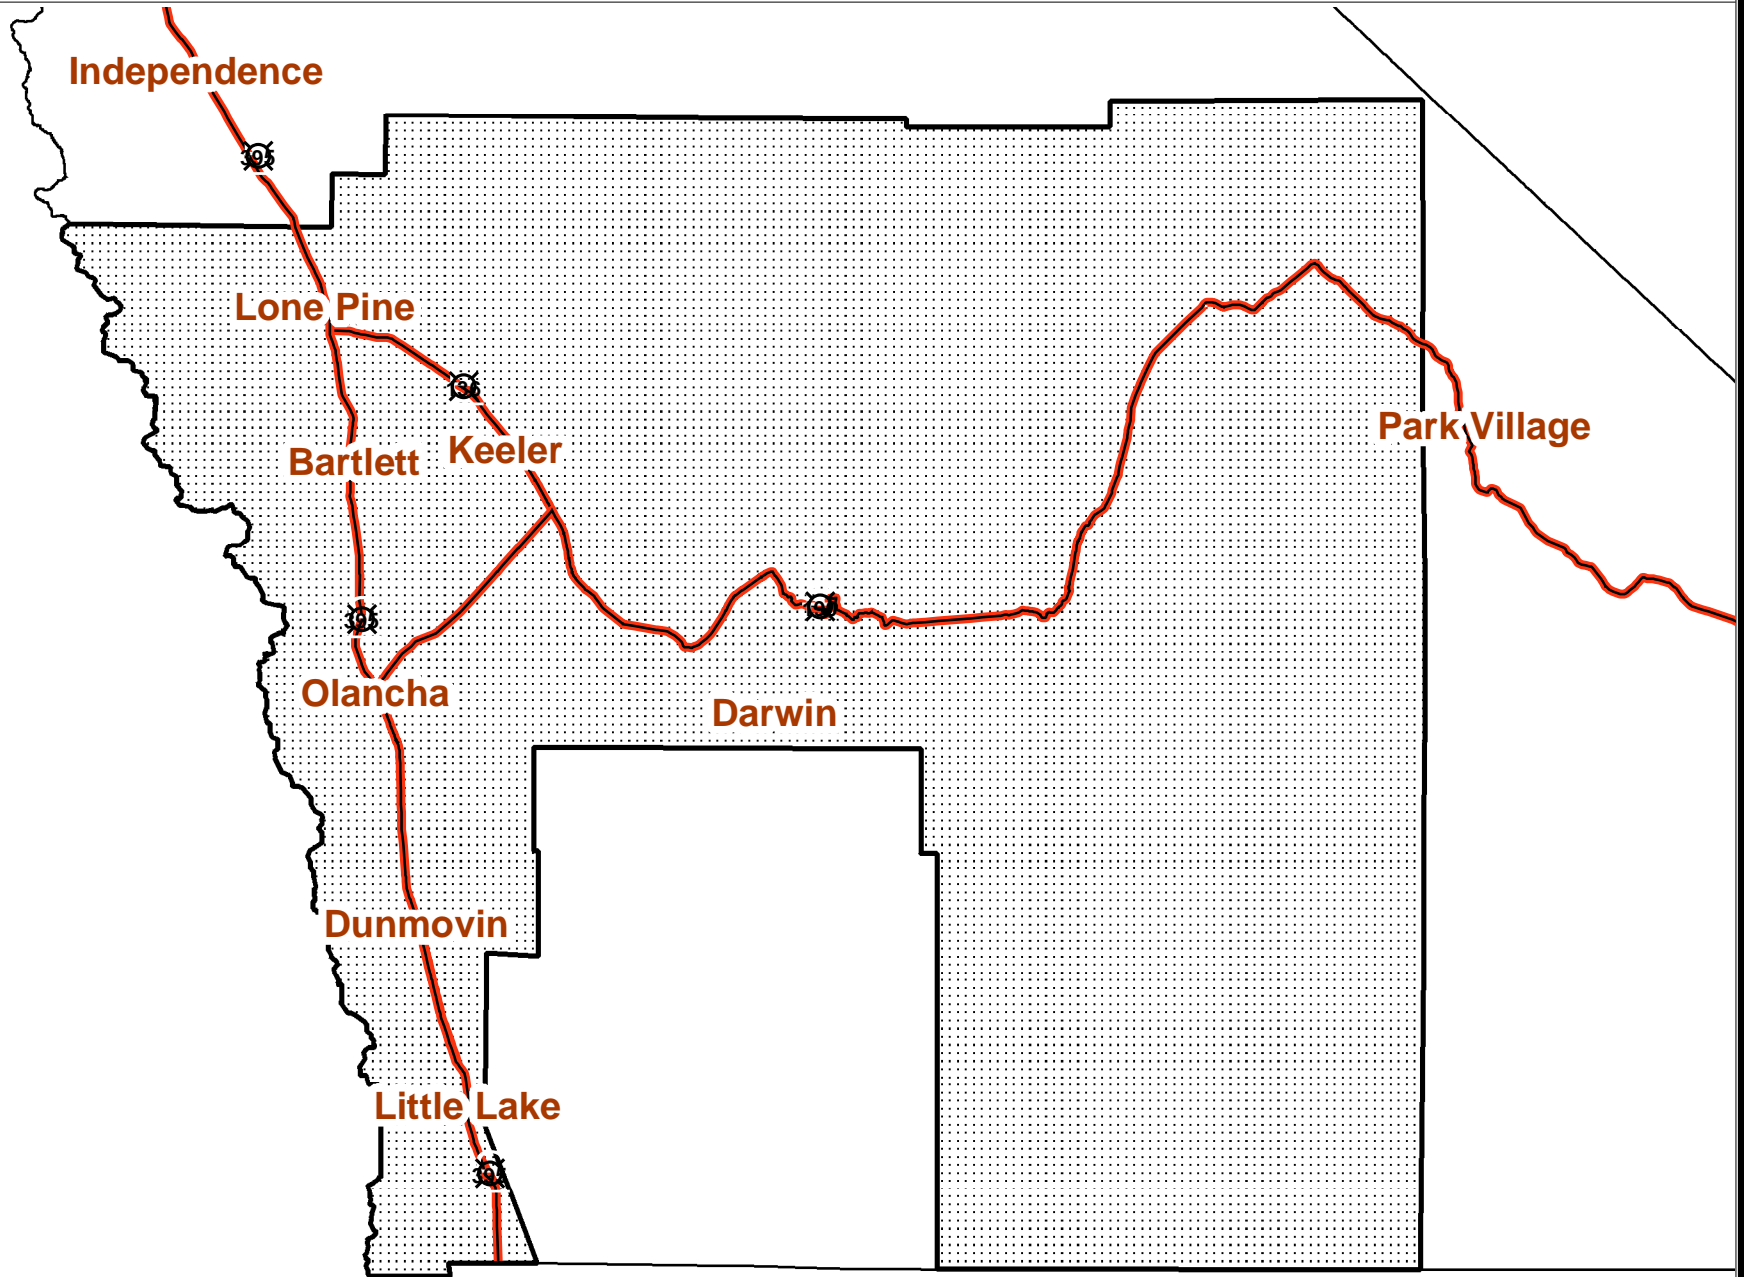

MT. WHITNEY CEMETERY DISTRICT
SPHERE OF INFLUENCE

Inyo County Planning Department
PO Drawer L (760) 878-0263
168 N. Edwards Street inyo@inyoplanning.org
Independence, CA 93526 www.inyo@inyoplanning.org

Legend