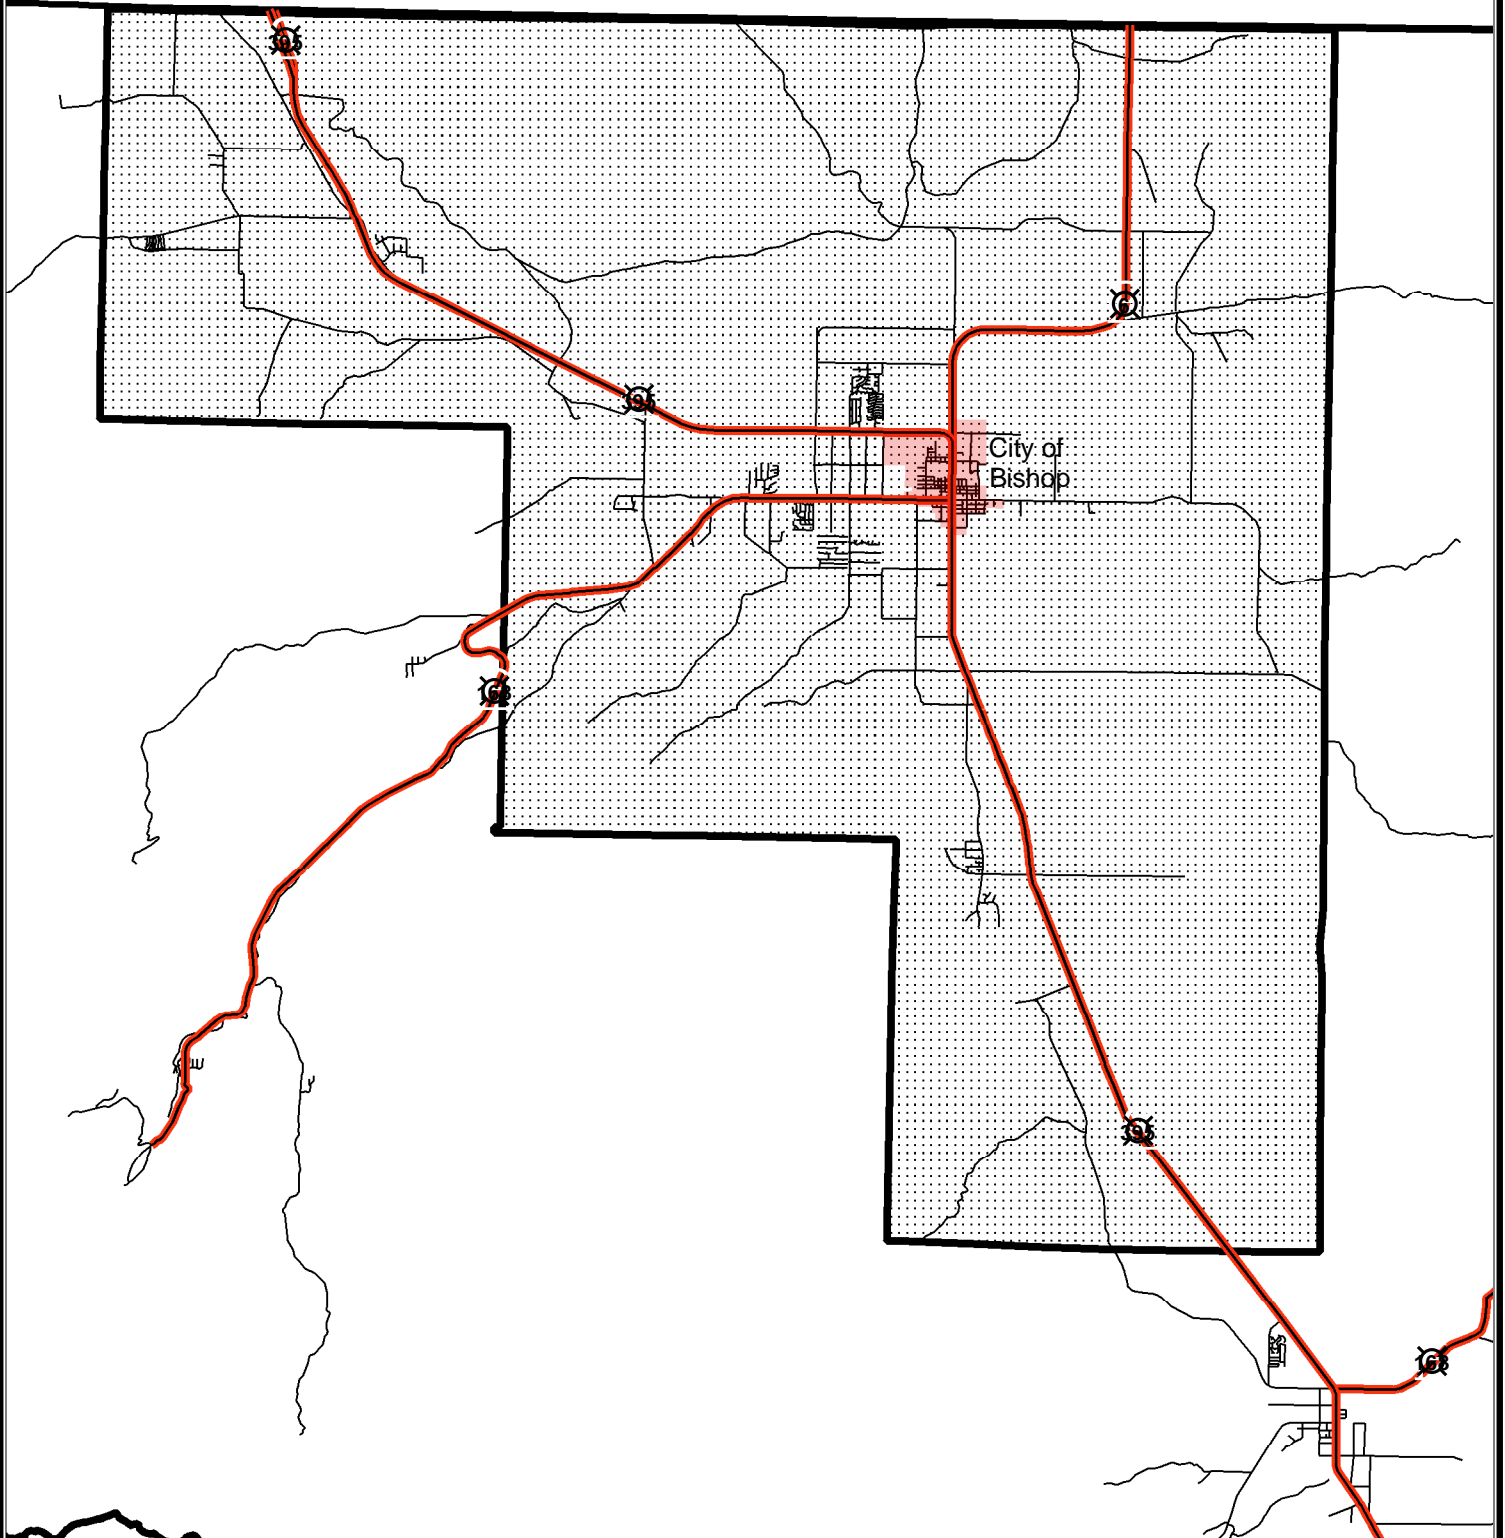

PIONEER CEMETERY DISTRICT SPHERE OF INFLUENCE

Mono County

Inyo County Planning Department
PO Drawer L
168 N. Edwards Street
Independence, CA 93526
(760) 878-0263
inyoplanning@qnet.com
www.inyoplanning.org

Legend

DISTRICT

SPHERE OF INFLUENCE