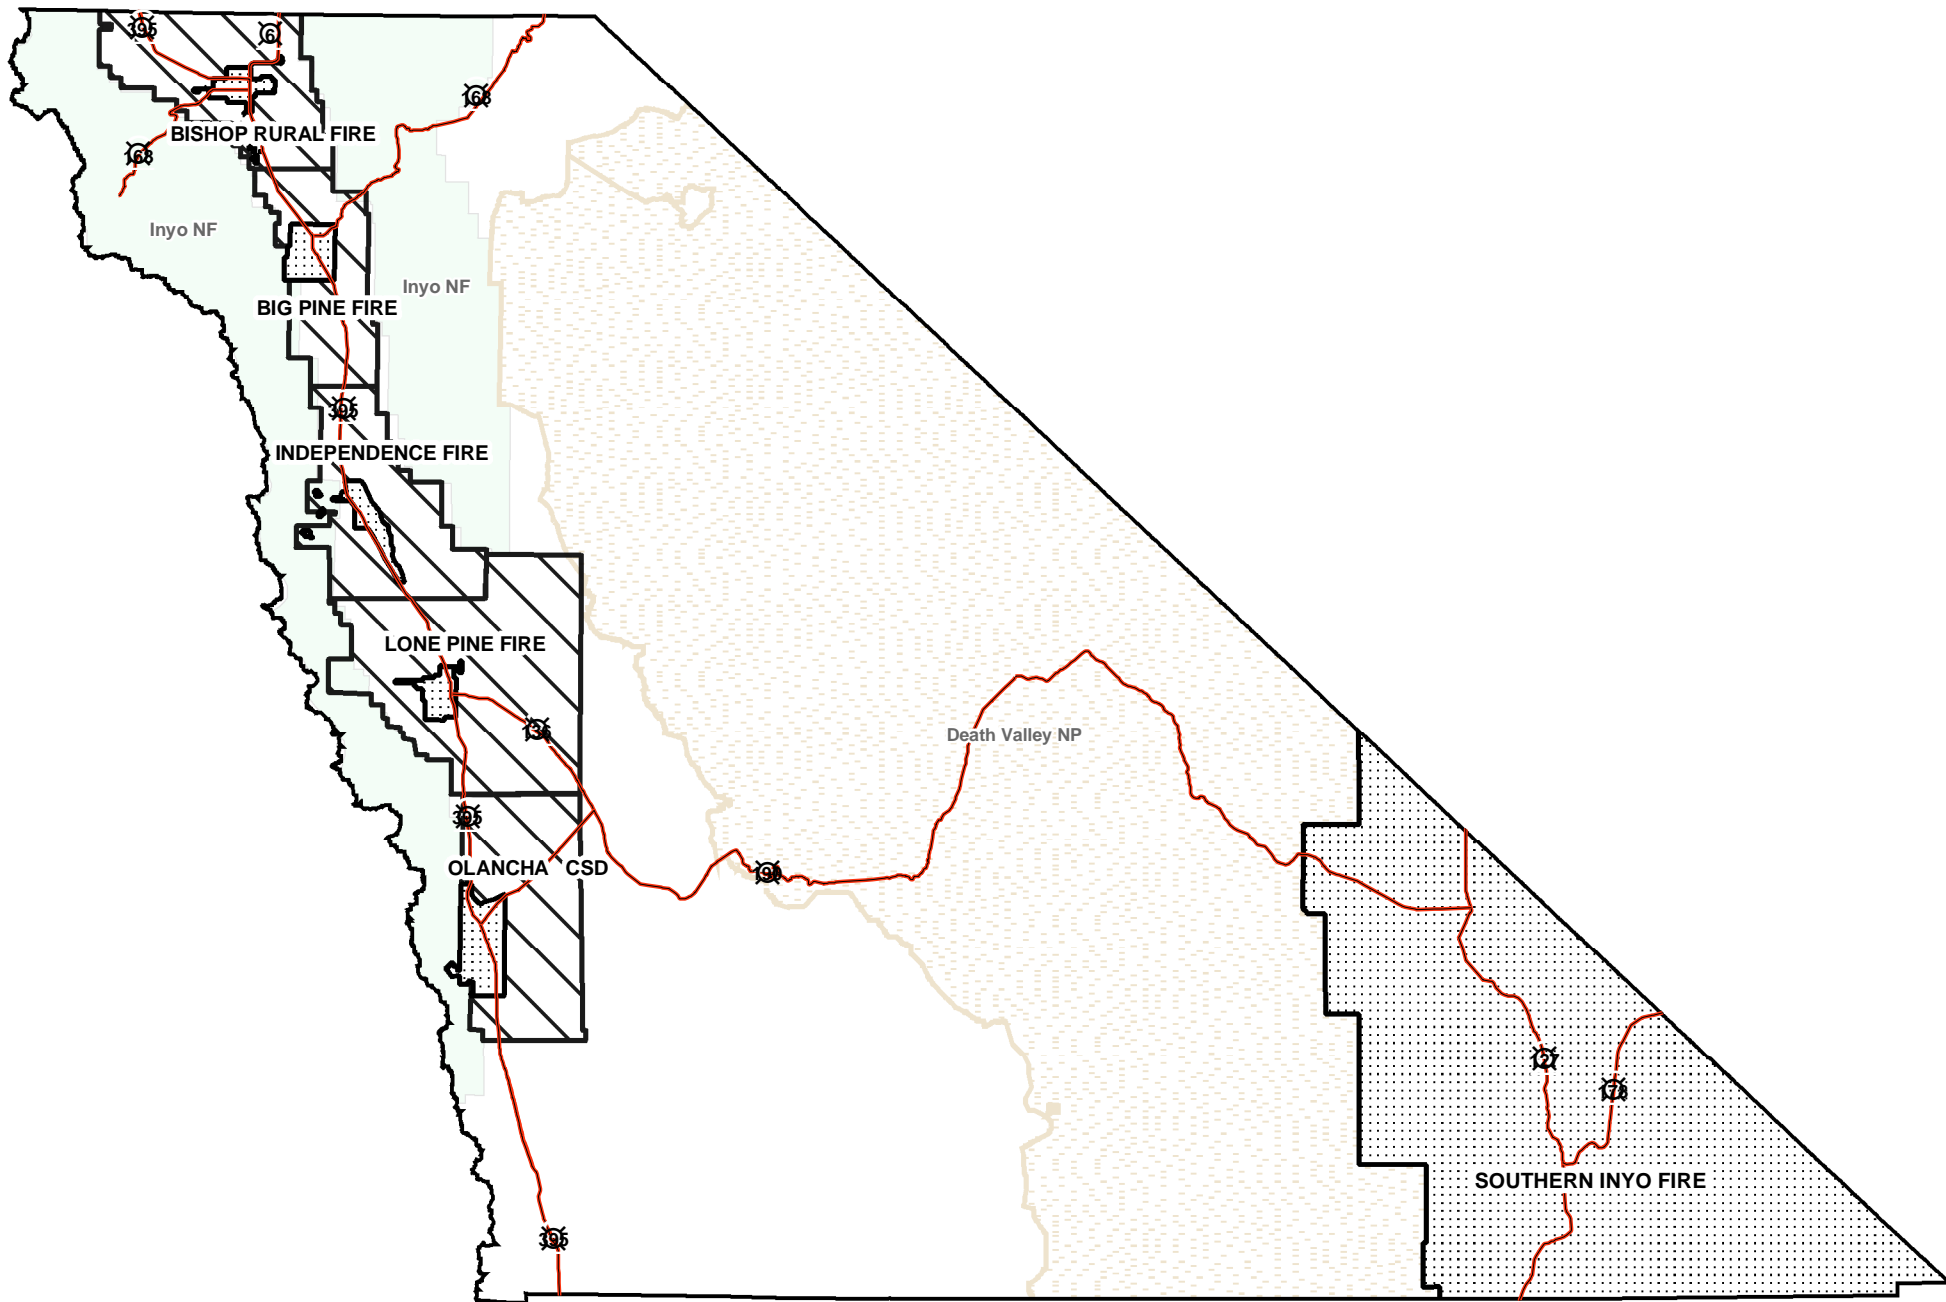

# INYO COUNTY FIRE PROTECTION DISTRICTS SPHERES OF INFLUENCE

Inyo County Planning Department  
PO Drawer L (760) 878-0263  
168 N. Edwards Street inyo@inyo.net  
Independence, CA 93526 www.inyo.net

### Legend

 DISTRICT

 SPHERE OF INFLUENCE