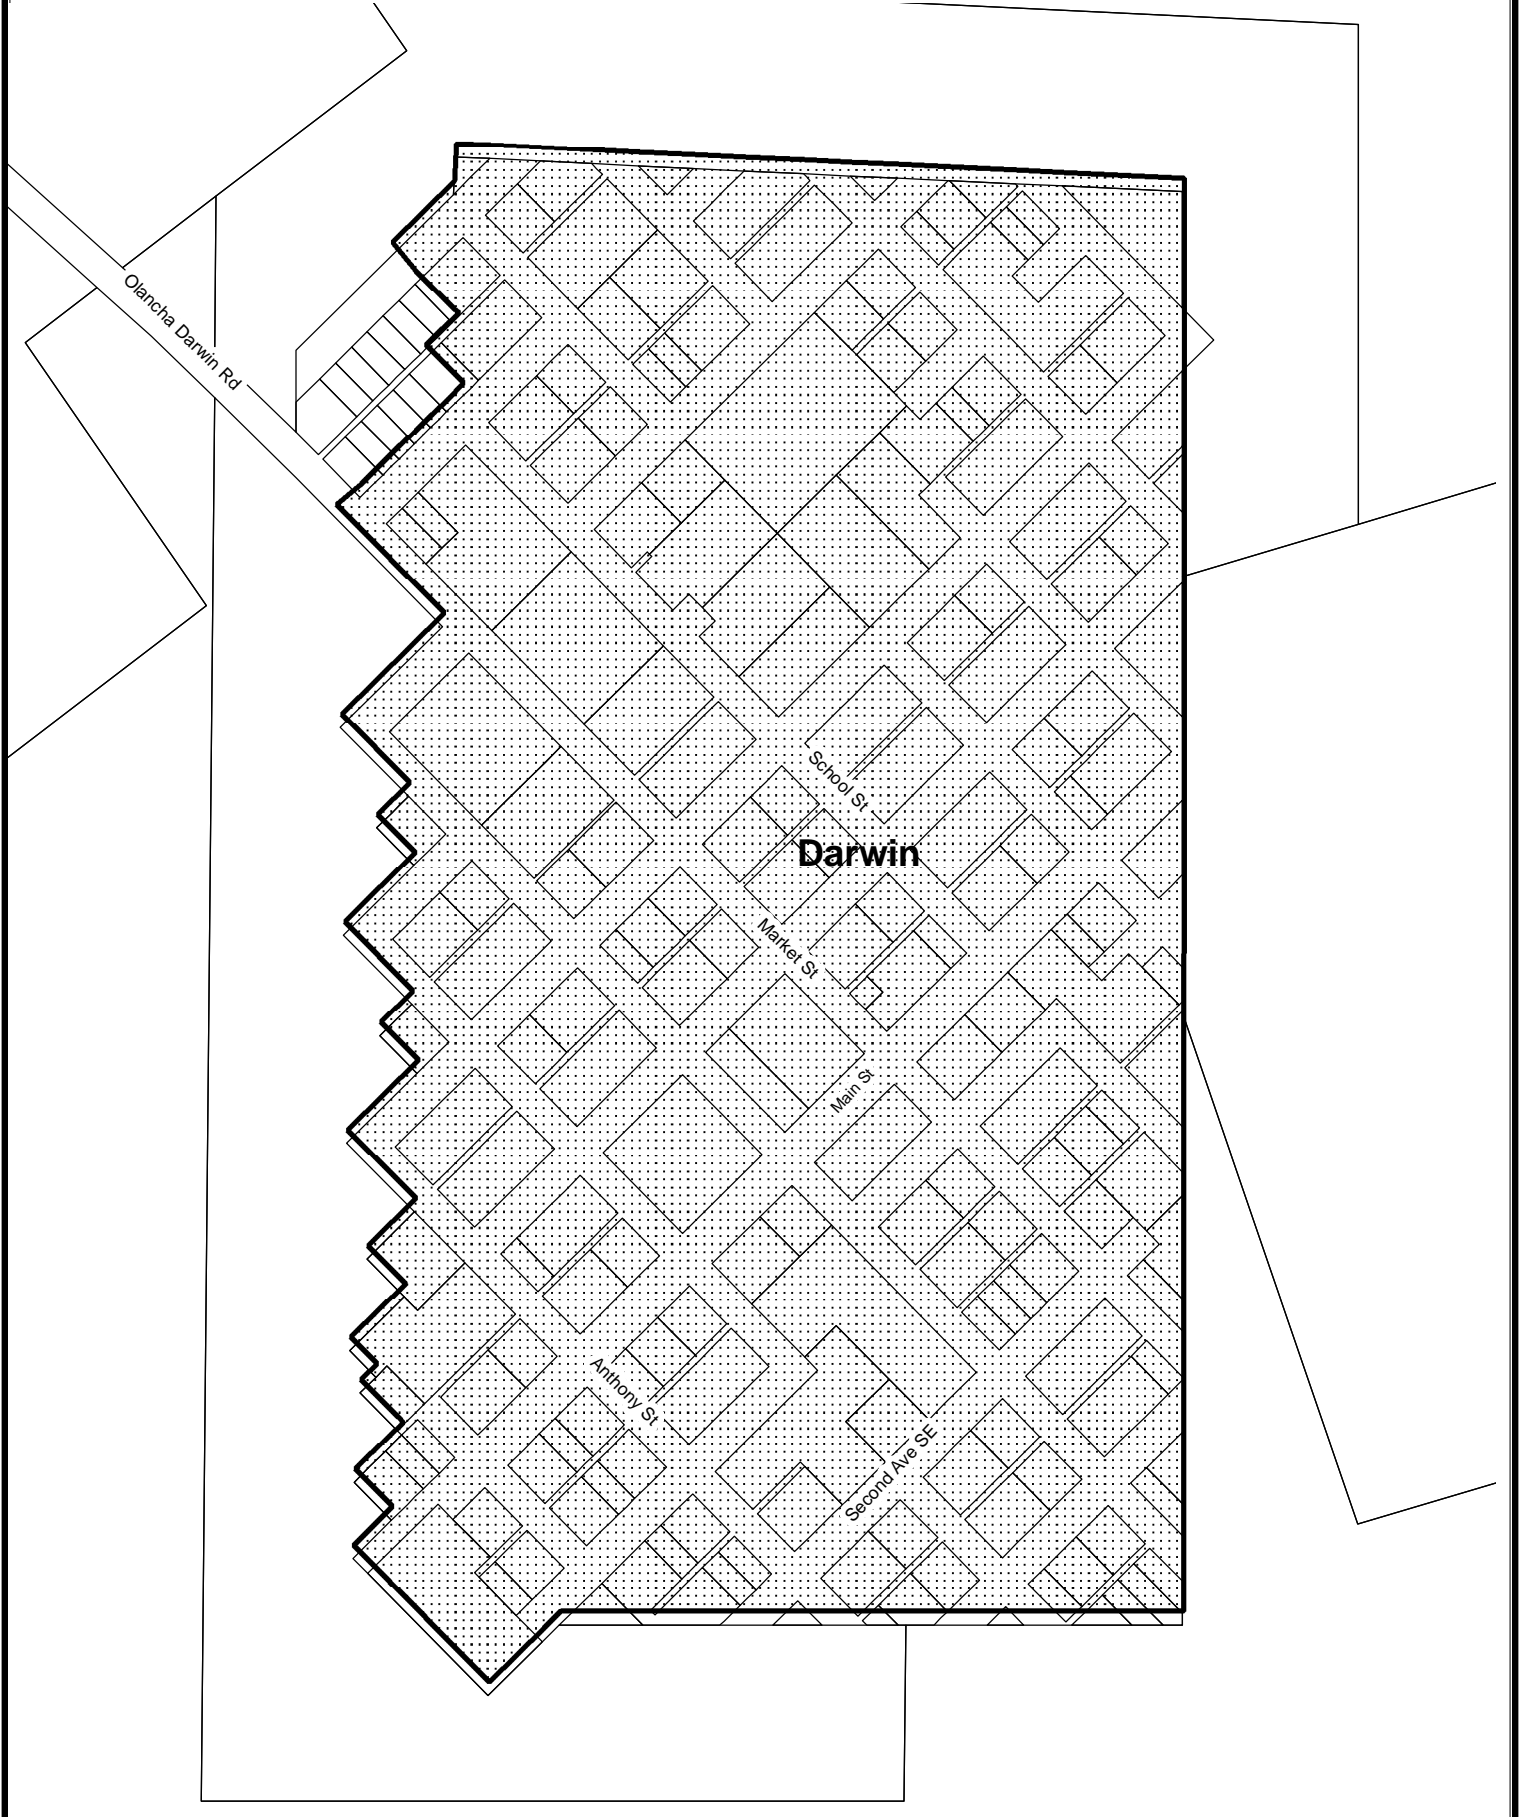

DARWIN COMMUNITY SERVICE DISTRICT
SPHERE OF INFLUENCE

Inyo County Planning Department
PO Drawer L
168 N. Edwards Street
Independence, CA 93526
(760) 878-0263
inyoplanning@qnet.com
www.inyoplanning.org

Legend