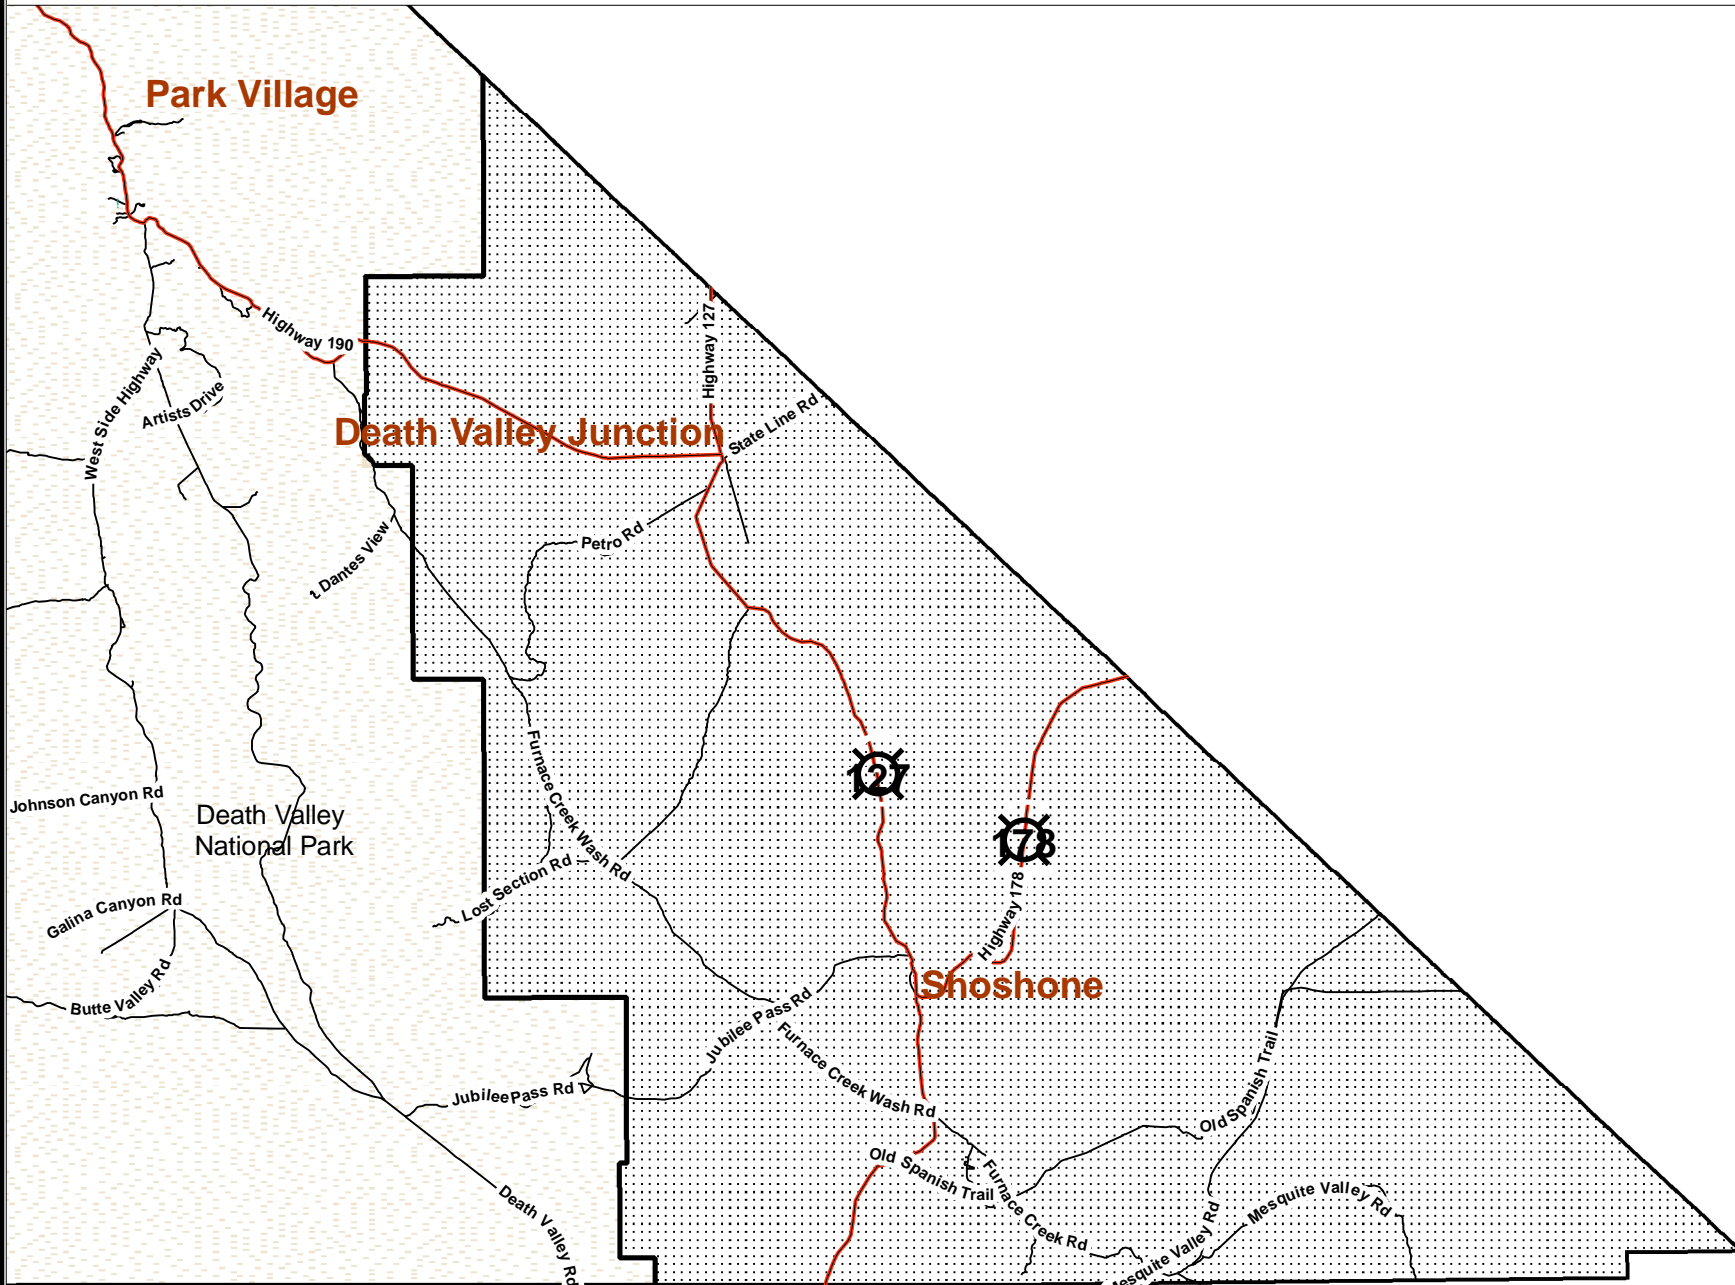

SOUTHERN INYO FIRE PROTECTION DISTRICT SPHERE OF INFLUENCE

Inyo County Planning Department
PO Drawer L
168 N. Edwards Street
Independence, CA 93526
(760) 878-0263
inyoplanning@qnet.com
www.inyoplanning.org

Legend

 DISTRICT

 SPHERE OF INFLUENCE

0 2 4 8 12 Miles